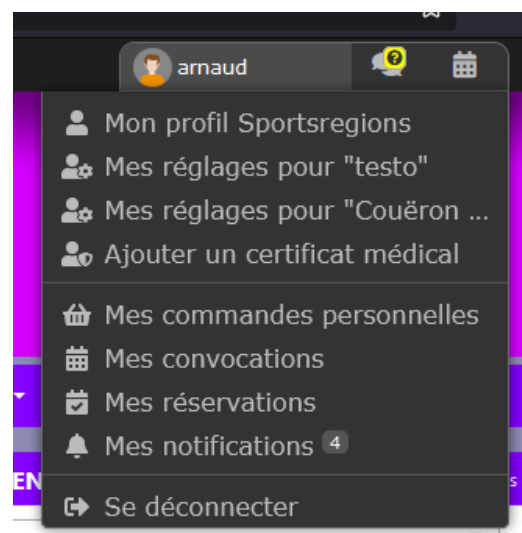

Se Connecter

Renseignez votre email et votre mot de passe.

The screenshot shows a mobile application window titled "Participer au site" with a close button (X) in the top right corner. Below the title, it says "Connectez vous sur la plateforme" followed by the "sportsregions.fr" logo and the tagline "L'internet des associations sportives". There are two main sections: "J'ai un compte Sportsregions" and "Pas encore de compte ?". The first section contains input fields for "E-mail" (with a blacked-out value) and "Mot de passe" (with dots), a blue "Connexion" button, and a link "J'ai oublié mon mot de passe". The second section contains a blue "Créer un compte" button.

Voilà, vous êtes connecté sur notre site en tant que visiteur. Vous pouvez naviguer sur les différentes pages.

Pour vous déconnecter, cliquez en haut à droite sur votre prénom et sélectionnez « Se déconnecter »